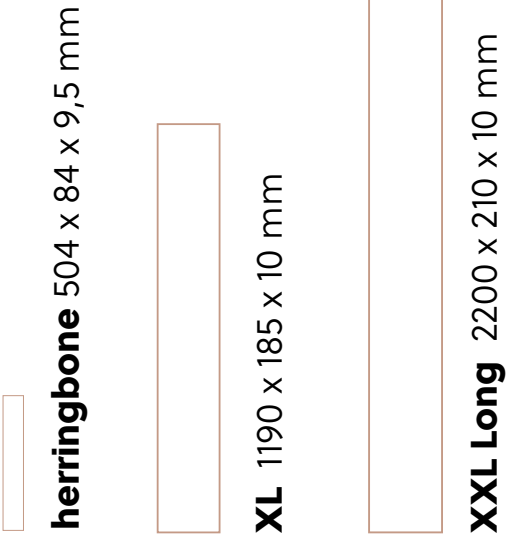

Homogeneous, regular lines, no sapwood.

size of knots ○○○
density of knots ○○○
colour contrast ●○○

naturel.

Balanced, lively appearance, traces of sapwood possible.

size of knots ●●○
density of knots ●○○
colour contrast ●○○

*CC: colour character - the underlying shade of the floor.

Select your design format.

xl : 10 planks – 2,20 m²
 xxl lg : 6 planks - 2,78 m²
 herringbone : 20 planks - 0,847 m²

xl : 40 packs – 88,06 m²
 xxl lg : 40 packs - 111,40 m²
 herringbone : 48 packs - 40,70 m²